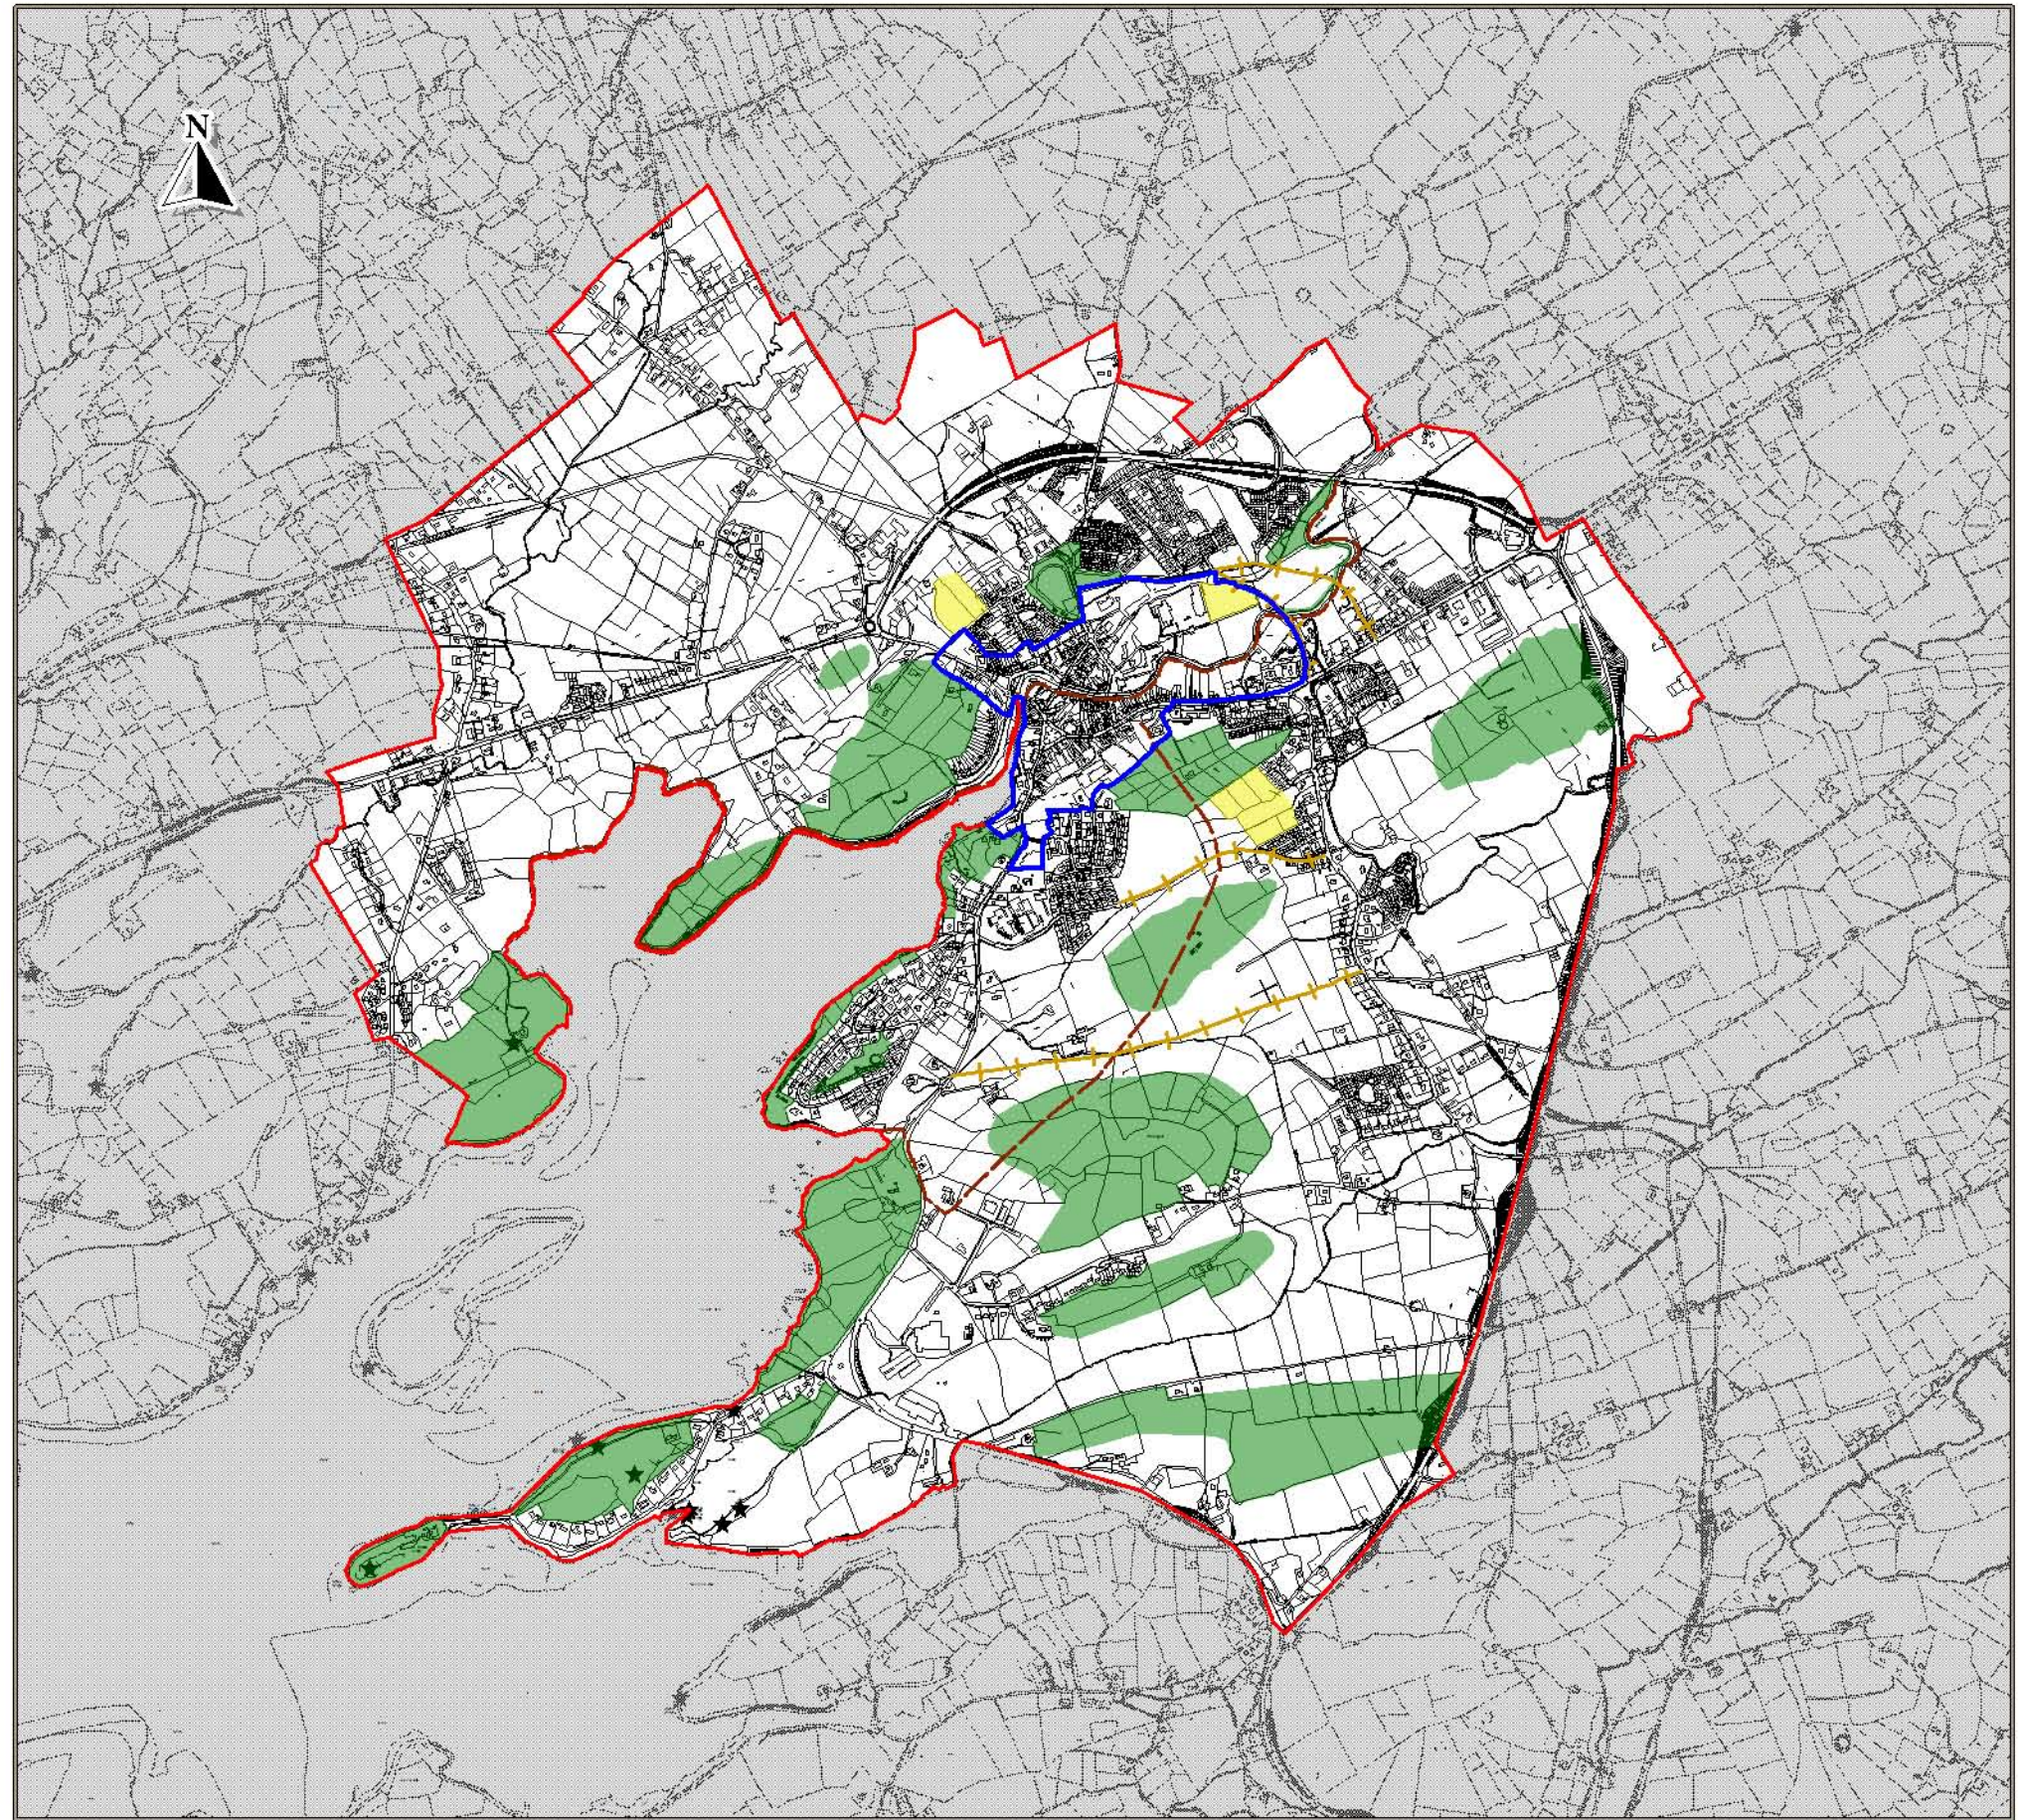

 Settlement Envelopes
Imchlúdaigh Lonnaíochta

 Town Centre
Lár an Bhaile

 Residential
Cónaitheach

 Amenity Areas
Limistéir Thaitneamhachta

 Road Linkages
Naisc Bhóithre

 Pedestrian Linkages
Naisc Coisithe

Ordnance Survey Ireland data reproduced under OSI Licence Number 2017/02/CCMA/Donnegal County Council. Unauthorised reproduction infringes Ordnance Survey Ireland and Government of Ireland copyright. Ordnance Survey Ireland, 2017. Donegal County Council, 2017.

To be read in conjunction with relevant accompanying text contained in the front section of this appendix as well as other relevant objectives & policies of the CDP.

Le Léamh i gcomhar leis an téacs ábhartha tionlacain atá chun tosaigh sa chuid seo den aguisín chomh math le cuspóir agus beartaís ábhartha eile sa PFC.